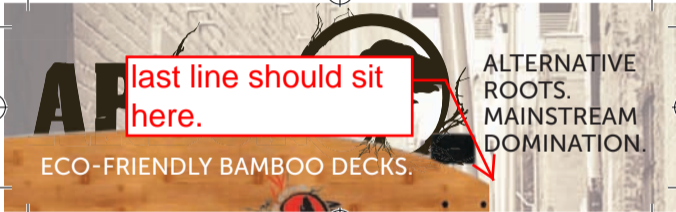

last line should sit here.

ECO-FRIENDLY BAMBOO DECKS.

ALTERNATIVE
ROOTS.
MAINSTREAM
DOMINATION.